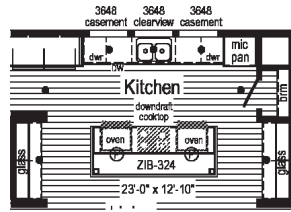

PENNWEST

reserve

R

La Bella Casa

La Bella Casa 1

2P2801R

28x64 Approx. 1749 sq ft

Some features shown may be optional or added on-site by others.

Scan to Watch Video!

Optional
4'x6' Walk-In
Tile Shower

Alternate Kitchen

Opt. Open
Attic Stairs

Only available with 9/12
or 12/12 roof

Optional End Entry Utility with
4' x 6' Walk-In Tile Shower

Note: Changes Living Room size to 18'-8" x 12'-10".

Curb Side Exterior Options

La Bella Casa 2

2P2802R

28x68 Approx. 1859 sq ft

Some features shown may be optional or added on-site by others.

**Optional
4'x6' Walk-In
Tile Shower**

Alternate Kitchen

**Opt. Open
Attic Stairs**