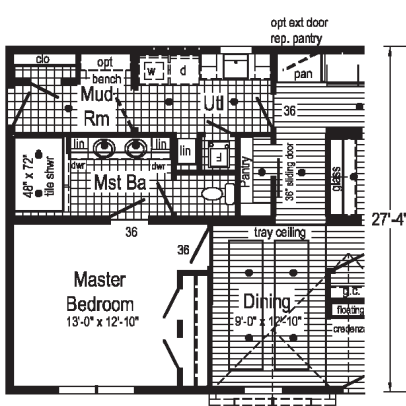

PENNWEST

reserve

R

La Bella Casa

La Bella Casa 1

2P2801R

28x64 Approx. 1749 sq ft

Some features shown may be optional or added on-site by others.

Curb Side Exterior Options

La Bella Casa 2

2P2802R

28x68 Approx. 1859 sq ft

Some features shown may be optional or added on-site by others.

**Optional
4'x6' Walk-In
Tile Shower**

Alternate Kitchen

**Opt. Open
Attic Stairs**

Only available with 9/12
or 12/12 roof

**Optional End Entry Utility with
4' x 6' Walk-In Tile Shower**

Curb Side Exterior Options

La Bella Casa 3

2P2803R

28x72 Approx. 1968 sq ft

Some features shown may be optional or added on-site by others.

**Optional
4'x6' Walk-In
Tile Shower**

Alternate Kitchen

**Opt. Open
Attic Stairs**

Only available with 9/12
or 12/12 roof

**Optional End Entry Utility with
4' x 6' Walk-In Tile Shower**

Curb Side Exterior Options