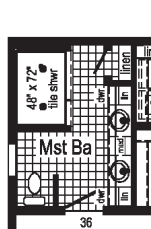

Only available with 9/12
or 12/12 roof

**Optional End Entry Utility with
4' x 6' Walk-In Tile Shower**

Curb Side Exterior Options

La Bella Casa 3

2P2803R

28x72 Approx. 1968 sq ft

Some features shown may be optional or added on-site by others.