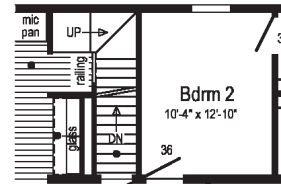

Curb Side Exterior Options

La Bella Casa 2

2P2802R

28x68 Approx. 1859 sq ft

Some features shown may be optional or added on-site by others.

**Optional
4'x6' Walk-In
Tile Shower**

Alternate Kitchen

**Opt. Open
Attic Stairs**

Only available with 9/12
or 12/12 roof

**Optional End Entry Utility with
4' x 6' Walk-In Tile Shower**

Curb Side Exterior Options

La Bella Casa 3

2P2803R

28x72 Approx. 1968 sq ft

Some features shown may be optional or added on-site by others.