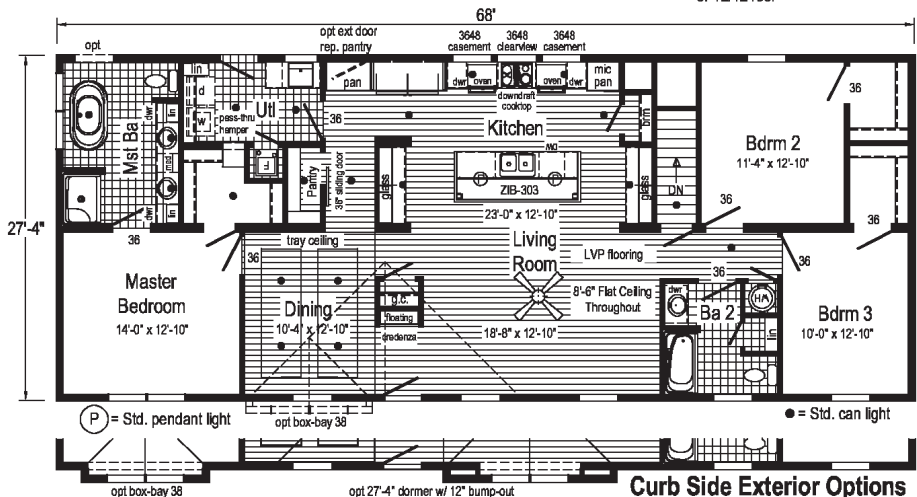

PENNWEST

reserve

R

La Bella Casa

La Bella Casa 1

2P2801R

28x64 Approx. 1749 sq ft

Some features shown may be optional or added on-site by others.

Scan to Watch Video!

Optional
4'x6' Walk-In
Tile Shower

Alternate Kitchen

Opt. Open
Attic Stairs

Only available with 9/12
or 12/12 roof

Optional End Entry Utility with
4' x 6' Walk-In Tile Shower

Note: Changes Living Room size to 18'-8" x 12'-10".

Curb Side Exterior Options

La Bella Casa 2

2P2802R

28x68 Approx. 1859 sq ft

Some features shown may be optional or added on-site by others.

**Optional
4'x6' Walk-In
Tile Shower**

Alternate Kitchen

**Opt. Open
Attic Stairs**

Only available with 9/12
or 12/12 roof

**Optional End Entry Utility with
4' x 6' Walk-In Tile Shower**

Curb Side Exterior Options

La Bella Casa 3

2P2803R

28x72 Approx. 1968 sq ft

Some features shown may be optional or added on-site by others.