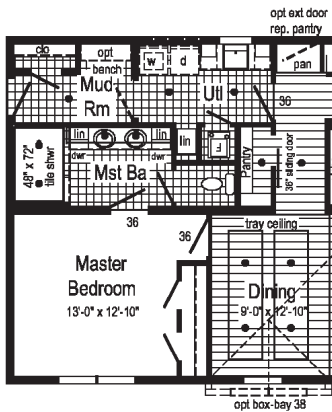

PENNWEST

reserve

R

La Bella Casa

La Bella Casa 1

2P2801R

28x64 Approx. 1749 sq ft

Some features shown may be optional or added on-site by others.

Scan to Watch Video!

Optional
4'x6' Walk-In
Tile Shower

Alternate Kitchen

Opt. Open
Attic Stairs

Only available with 9/12
or 12/12 roof

Optional End Entry Utility with
4' x 6' Walk-In Tile Shower

Note: Changes Living Room size to 18'-8" x 12'-10".

Curb Side Exterior Options

La Bella Casa 2

2P2802R

28x68 Approx. 1859 sq ft

Some features shown may be optional or added on-site by others.

**Optional
4'x6' Walk-In
Tile Shower**

Alternate Kitchen

**Opt. Open
Attic Stairs**

Only available with 9/12
or 12/12 roof

**Optional End Entry Utility with
4' x 6' Walk-In Tile Shower**

Curb Side Exterior Options

La Bella Casa 3

2P2803R

28x72 Approx. 1968 sq ft

Some features shown may be optional or added on-site by others.