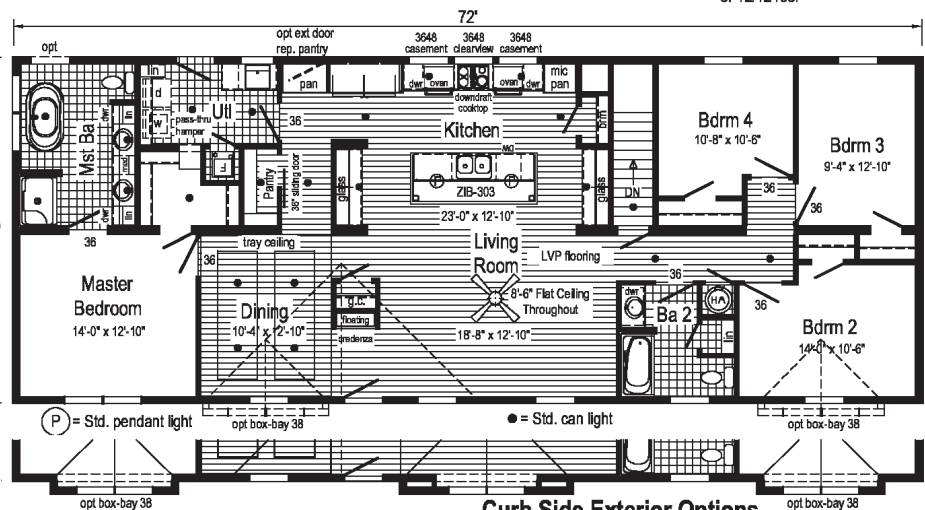

Scan to Watch Video!

Optional
4'x6' Walk-In
Tile Shower

Alternate Kitchen

Opt. Open
Attic Stairs

Only available with 9/12
or 12/12 roof

Optional End Entry Utility with
4' x 6' Walk-In Tile Shower

Note: Changes Living Room size to 18'-8" x 12'-10".

Curb Side Exterior Options

La Bella Casa 2

2P2802R

28x68 Approx. 1859 sq ft

Some features shown may be optional or added on-site by others.

**Optional
4'x6' Walk-In
Tile Shower**

Alternate Kitchen

**Opt. Open
Attic Stairs**

Only available with 9/12
or 12/12 roof

**Optional End Entry Utility with
4' x 6' Walk-In Tile Shower**

Curb Side Exterior Options

La Bella Casa 3

2P2803R

28x72 Approx. 1968 sq ft

Some features shown may be optional or added on-site by others.

**Optional
4'x6' Walk-In
Tile Shower**

Alternate Kitchen

**Opt. Open
Attic Stairs**

Only available with 9/12
or 12/12 roof

**Optional End Entry Utility with
4' x 6' Walk-In Tile Shower**

Curb Side Exterior Options