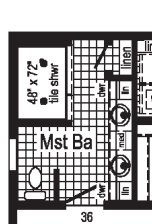

PENNWEST

reserve

R

La Bella Casa

La Bella Casa 1

2P2801R

28x64 Approx. 1749 sq ft

Some features shown may be optional or added on-site by others.

Scan to Watch Video!

Optional
4'x6' Walk-In
Tile Shower

Alternate Kitchen

Opt. Open
Attic Stairs

Only available with 9/12
or 12/12 roof

Optional End Entry Utility with
4' x 6' Walk-In Tile Shower

Note: Changes Living Room size to 18'-8" x 12'-10".