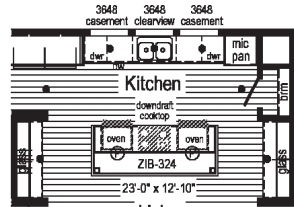

Curb Side Exterior Options

La Bella Casa 2

2P2802R

28x68 Approx. 1859 sq ft

Some features shown may be optional or added on-site by others.

**Optional
4'x6' Walk-In
Tile Shower**

Alternate Kitchen

**Opt. Open
Attic Stairs**

Only available with 9/12
or 12/12 roof

**Optional End Entry Utility with
4' x 6' Walk-In Tile Shower**

Curb Side Exterior Options

La Bella Casa 3

2P2803R

28x72 Approx. 1968 sq ft

Some features shown may be optional or added on-site by others.