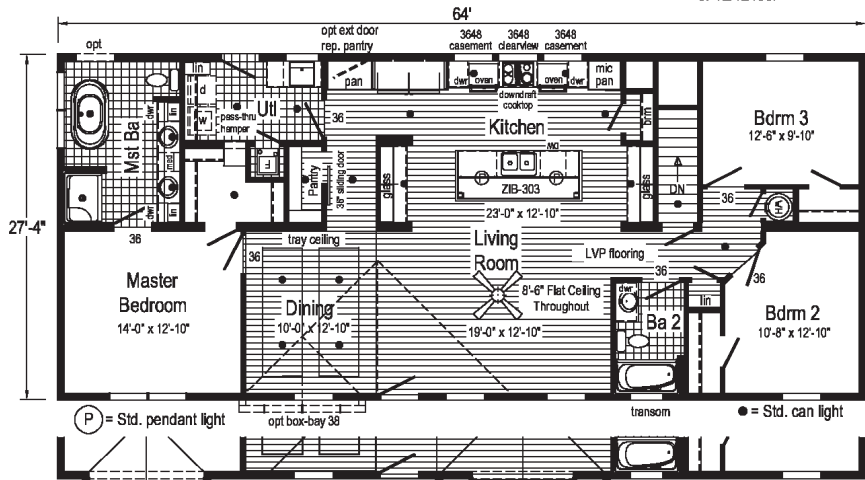

PENNWEST

reserve

R

La Bella Casa

La Bella Casa 1

2P2801R

28x64 Approx. 1749 sq ft

Some features shown may be optional or added on-site by others.

Scan to Watch Video!

Optional
4'x6' Walk-In
Tile Shower

Alternate Kitchen

Opt. Open
Attic Stairs

Only available with 9/12
or 12/12 roof

Optional End Entry Utility with
4' x 6' Walk-In Tile Shower

Note: Changes Living Room size to 18'-8" x 12'-10".

Curb Side Exterior Options

La Bella Casa 2

2P2802R

28x68 Approx. 1859 sq ft

Some features shown may be optional or added on-site by others.

**Optional
4'x6' Walk-In
Tile Shower**

Alternate Kitchen

**Opt. Open
Attic Stairs**

Only available with 9/12
or 12/12 roof

**Optional End Entry Utility with
4' x 6' Walk-In Tile Shower**

Curb Side Exterior Options

La Bella Casa 3

2P2803R

28x72 Approx. 1968 sq ft

Some features shown may be optional or added on-site by others.