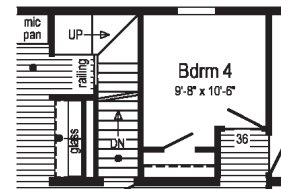

**Opt. Open
Attic Stairs**

Only available with 9/12
or 12/12 roof