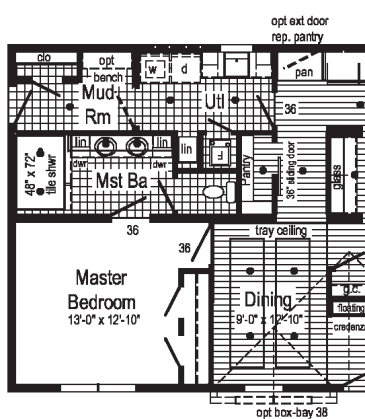

PENNWEST

reserve

R

La Bella Casa

La Bella Casa 1

2P2801R

28x64 Approx. 1749 sq ft

Some features shown may be optional or added on-site by others.

Scan to Watch Video!

Optional
4'x6' Walk-In
Tile Shower

Alternate Kitchen

Opt. Open
Attic Stairs

Only available with 9/12
or 12/12 roof

Optional End Entry Utility with
4' x 6' Walk-In Tile Shower

Note: Changes Living Room size to 18'-8" x 12'-10".

Curb Side Exterior Options

La Bella Casa 2

2P2802R

28x68 Approx. 1859 sq ft

Some features shown may be optional or added on-site by others.

**Optional
4'x6' Walk-In
Tile Shower**

Alternate Kitchen

**Opt. Open
Attic Stairs**

Only available with 9/12
or 12/12 roof

**Optional End Entry Utility with
4' x 6' Walk-In Tile Shower**

Curb Side Exterior Options

La Bella Casa 3

2P2803R

28x72 Approx. 1968 sq ft

Some features shown may be optional or added on-site by others.