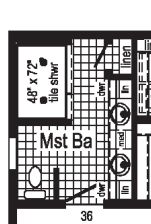

Curb Side Exterior Options

La Bella Casa 2

2P2802R

28x68 Approx. 1859 sq ft

Some features shown may be optional or added on-site by others.

**Optional
4'x6' Walk-In
Tile Shower**

Alternate Kitchen

**Opt. Open
Attic Stairs**

Only available with 9/12
or 12/12 roof

**Optional End Entry Utility with
4' x 6' Walk-In Tile Shower**

Curb Side Exterior Options

La Bella Casa 3

2P2803R

28x72 Approx. 1968 sq ft

Some features shown may be optional or added on-site by others.