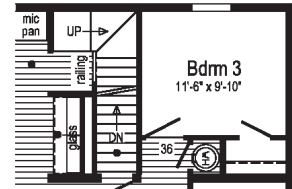

PENNWEST

reserve

R

La Bella Casa

La Bella Casa 1

2P2801R

28x64 Approx. 1749 sq ft

Some features shown may be optional or added on-site by others.

Scan to Watch Video!

Optional
4'x6' Walk-In
Tile Shower

Alternate Kitchen

Opt. Open
Attic Stairs

Only available with 9/12
or 12/12 roof

Optional End Entry Utility with
4' x 6' Walk-In Tile Shower

Note: Changes Living Room size to 18'-8" x 12'-10".

Curb Side Exterior Options

La Bella Casa 2

2P2802R

28x68 Approx. 1859 sq ft

Some features shown may be optional or added on-site by others.

**Optional
4'x6' Walk-In
Tile Shower**

Alternate Kitchen

**Opt. Open
Attic Stairs**

Only available with 9/12
or 12/12 roof

**Optional End Entry Utility with
4' x 6' Walk-In Tile Shower**

Curb Side Exterior Options

La Bella Casa 3

2P2803R

28x72 Approx. 1968 sq ft

Some features shown may be optional or added on-site by others.