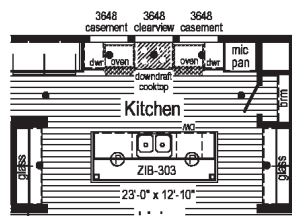

Curb Side Exterior Options

La Bella Casa 2

2P2802R

28x68 Approx. 1859 sq ft

Some features shown may be optional or added on-site by others.

**Optional
4'x6' Walk-In
Tile Shower**

Alternate Kitchen

**Opt. Open
Attic Stairs**

Only available with 9/12
or 12/12 roof

**Optional End Entry Utility with
4' x 6' Walk-In Tile Shower**

Curb Side Exterior Options

La Bella Casa 3

2P2803R

28x72 Approx. 1968 sq ft

Some features shown may be optional or added on-site by others.

**Optional
4'x6' Walk-In
Tile Shower**

Alternate Kitchen

**Opt. Open
Attic Stairs**

Only available with 9/12
or 12/12 roof

**Optional End Entry Utility with
4' x 6' Walk-In Tile Shower**

Curb Side Exterior Options